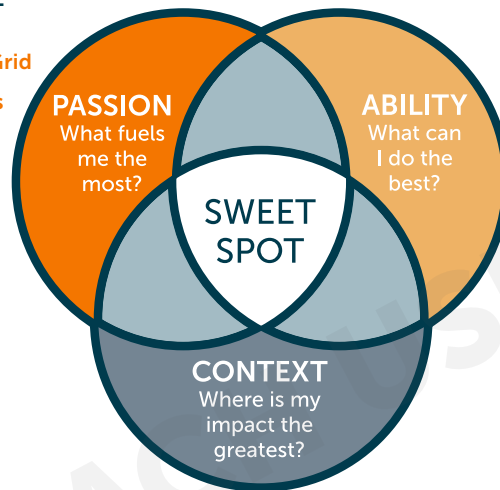

Finding My Sweet Spot

Don't Be Just Like Jesus

PASSION CIRCLE INVENTORY

- Life Discovery Grid
- Life Lies + Truths
- Passion Funnel
- Offenders
- Passion 360
- Ultimate Contribution

ABILITY CIRCLE INVENTORY

- Name Meaning
- Personality (Insights)
- Spiritual Ability (A.P.E.S.T.)
- Talent (StrengthsFinder)
- Sense of Accomplishment
- Ability 360

CONTEXT CIRCLE INVENTORY

- Live Sent
- Activator & Advantage
- Workplace Motivators
- Work Style
- Organizational Preferences
- Life Stage