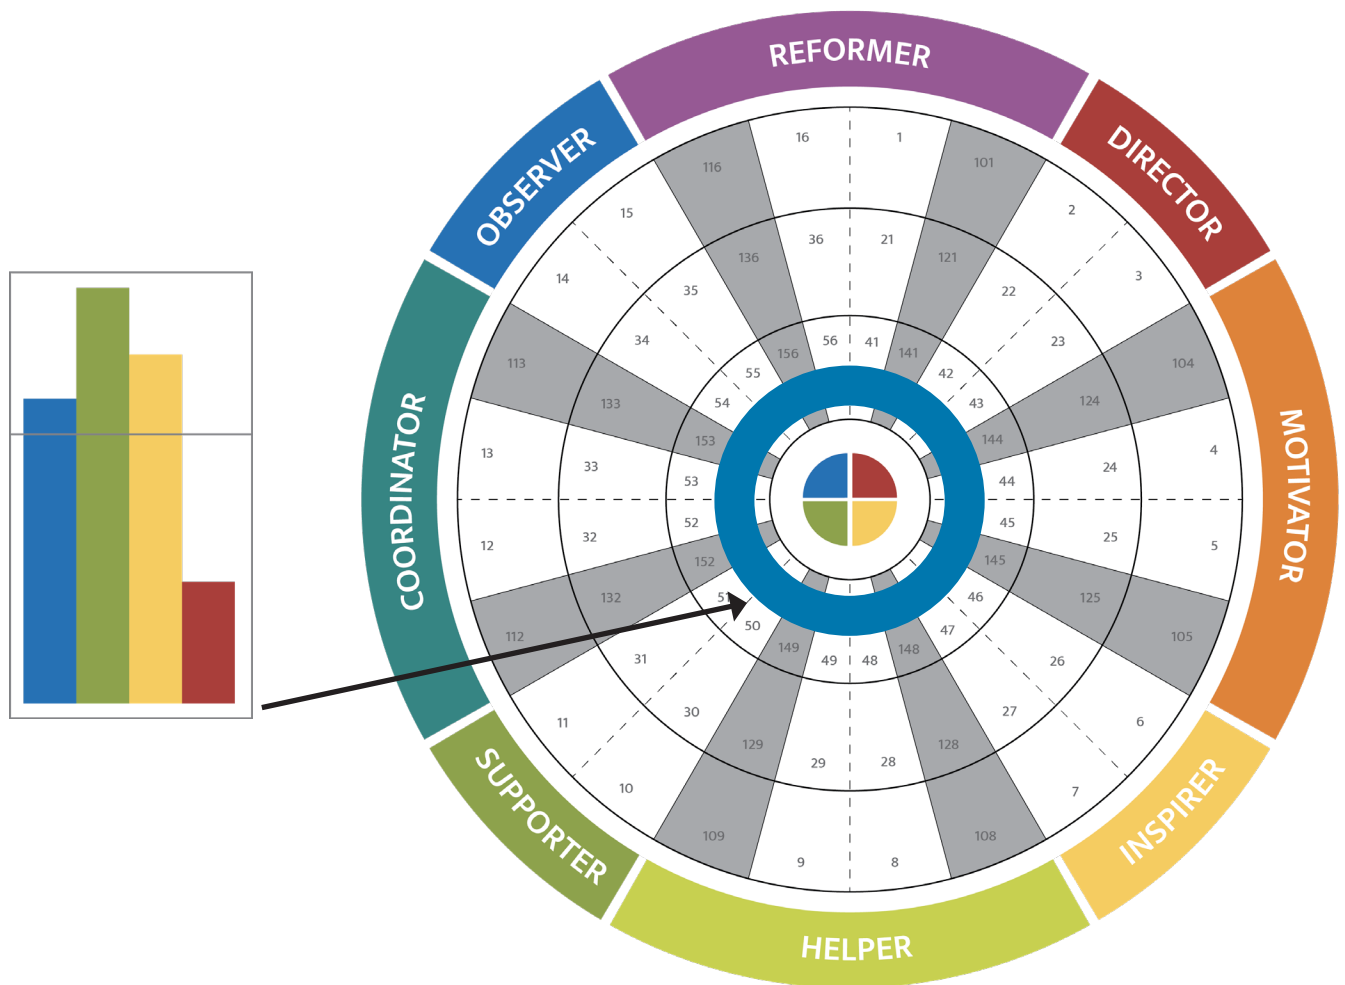

Concentric Circles

The Future Church Co. is three interconnected organizations that help the church embody the movement that Jesus founded—Younique, Pivvot, and Denominee.

Focused Ring = 3% of population

Classic Ring = 54% of population

Accommodating Ring = 43% of population

Creative Positions = 9% of population

Creative types pull on two opposing energies.

T
DESIGN WHAT'S
NEXT

T FUTR CHRCH CO.

 YOUNIQUE

 Pivvot