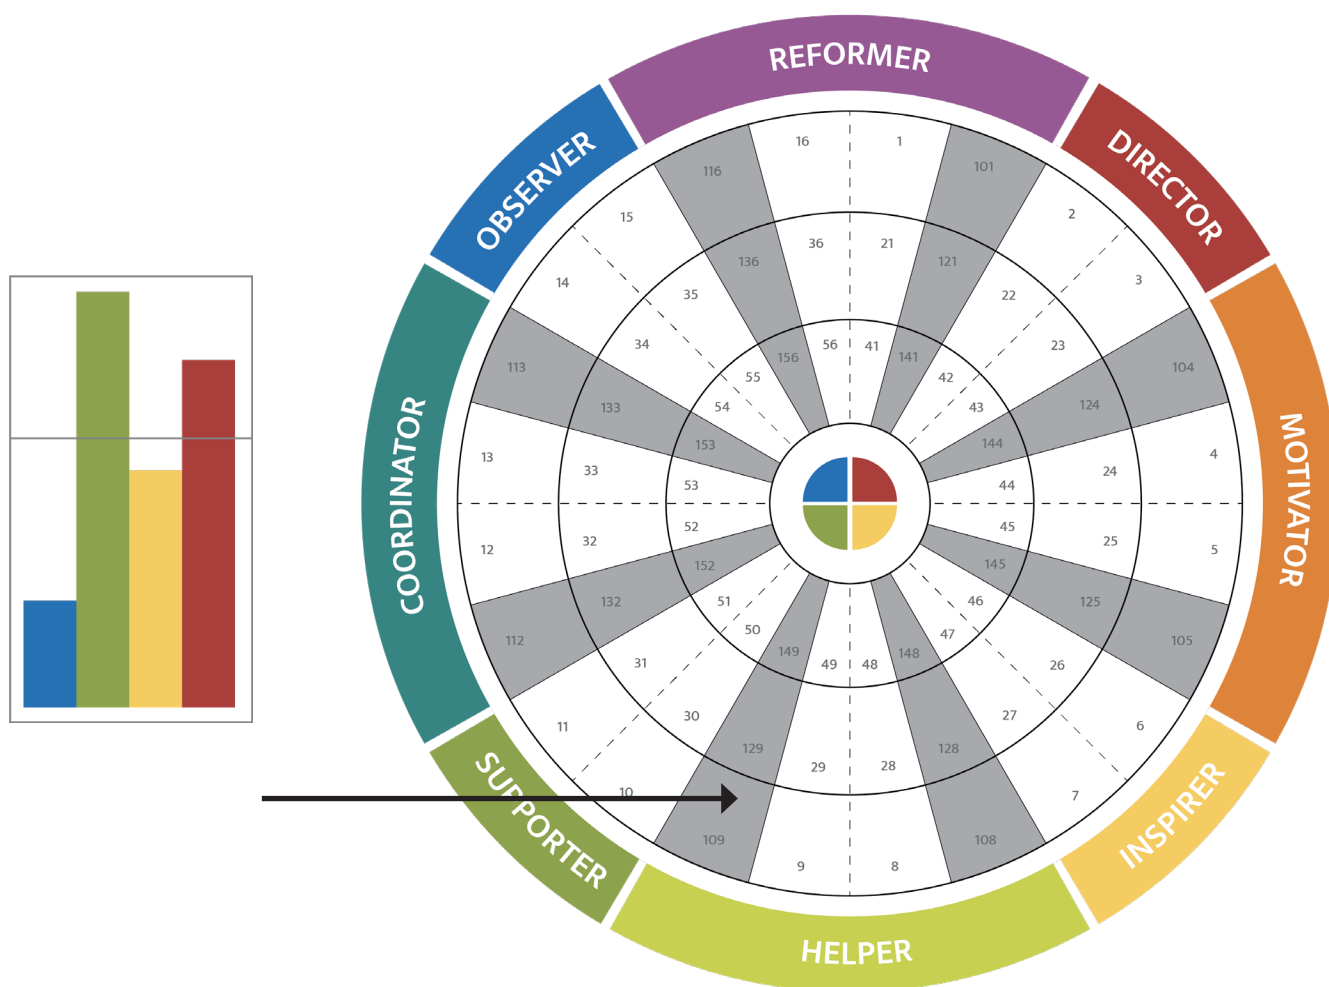

Concentric Circles

The Future Church Co. is three interconnected organizations that help the church embody the movement that Jesus founded—Younique, Pivvot, and Denominee.

Focused Ring = 3% of population

Classic Ring = 54% of population

Accommodating Ring = 43% of population

Creative Positions = 9% of population

Creative types pull on two opposing energies.

T
DESIGN WHAT'S
NEXT

T FUTR CHRCH CO.

 YOUNIQUE

 Pivvot

 denominee

[Find out more about how we
help forge healthy teams.](#)