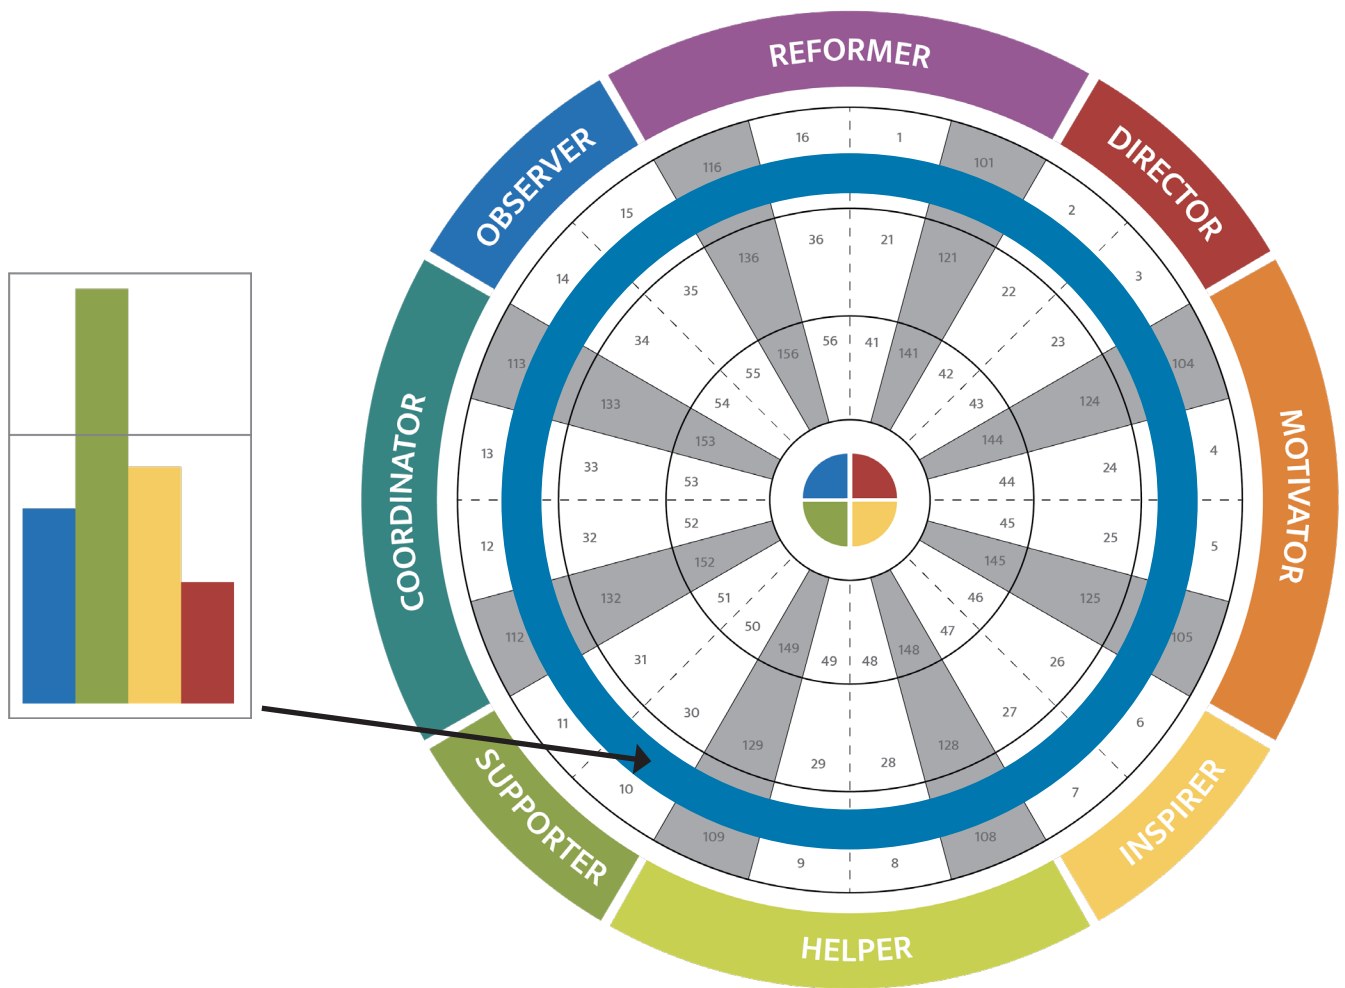

Concentric Circles

The Future Church Co. is three interconnected organizations that help the church embody the movement that Jesus founded—Younique, Pivvot, and Denominee.

Focused Ring = 3% of population

Classic Ring = 54% of population

Accommodating Ring = 43% of population

Creative Positions = 9% of population

Creative types pull on two opposing energies.

T
DESIGN WHAT'S
NEXT

T FUTR CHRCH CO.

 YOUNIQUE

 Pivvot