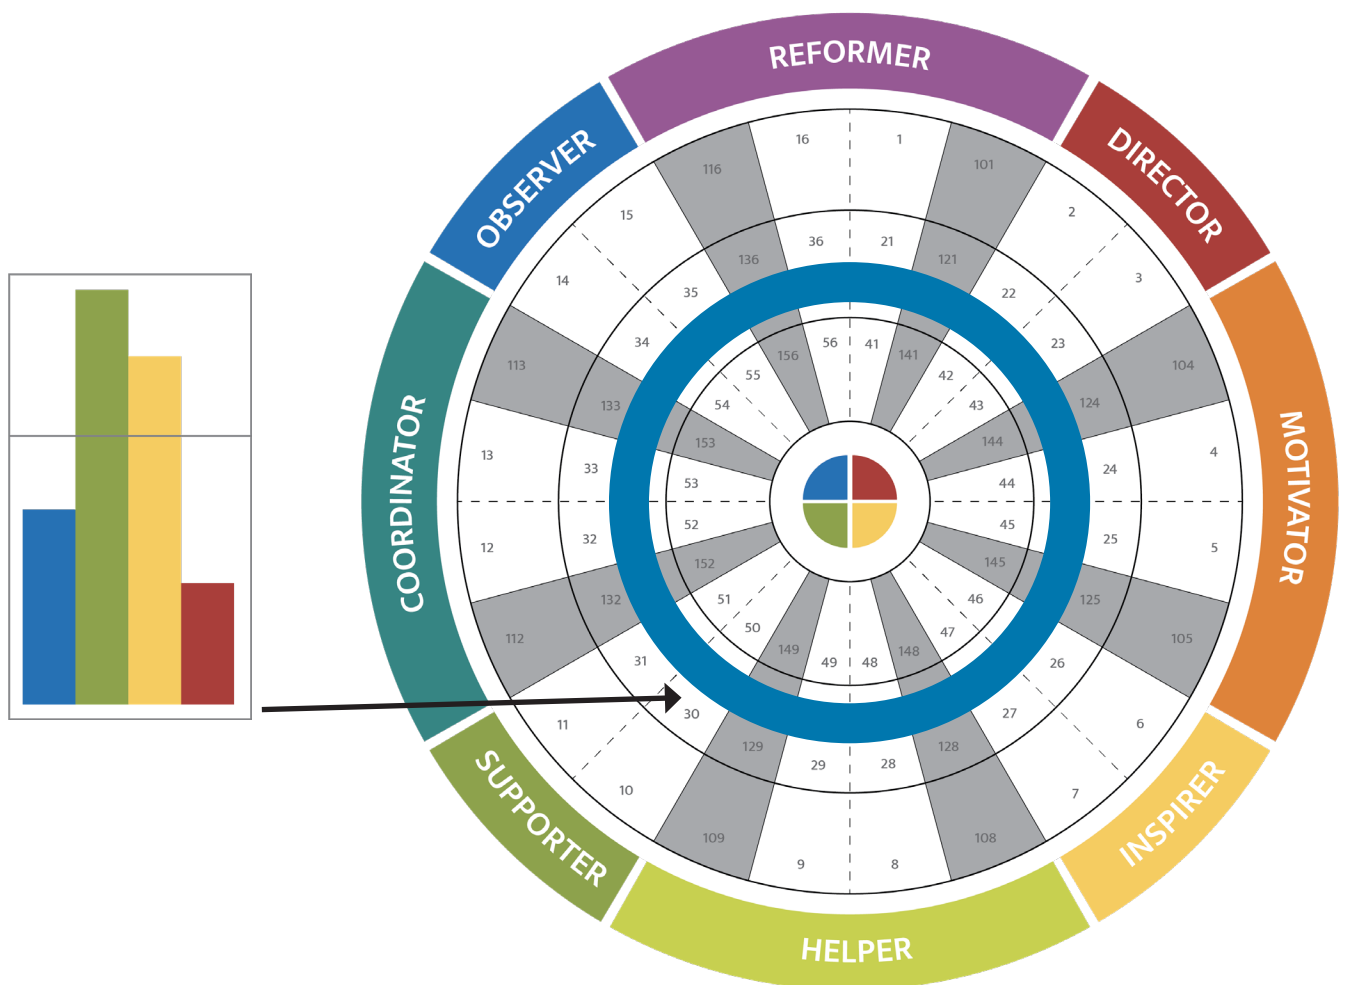

Concentric Circles

The Future Church Co. is three interconnected organizations that help the church embody the movement that Jesus founded—Younique, Pivvot, and Denominee.

Focused Ring = 3% of population

Classic Ring = 54% of population

Accommodating Ring = 43% of population

Creative Positions = 9% of population

Creative types pull on two opposing energies.

T
DESIGN WHAT'S
NEXT

T FUTR CHRCH CO.

 YOUNIQUE

 Pivvot